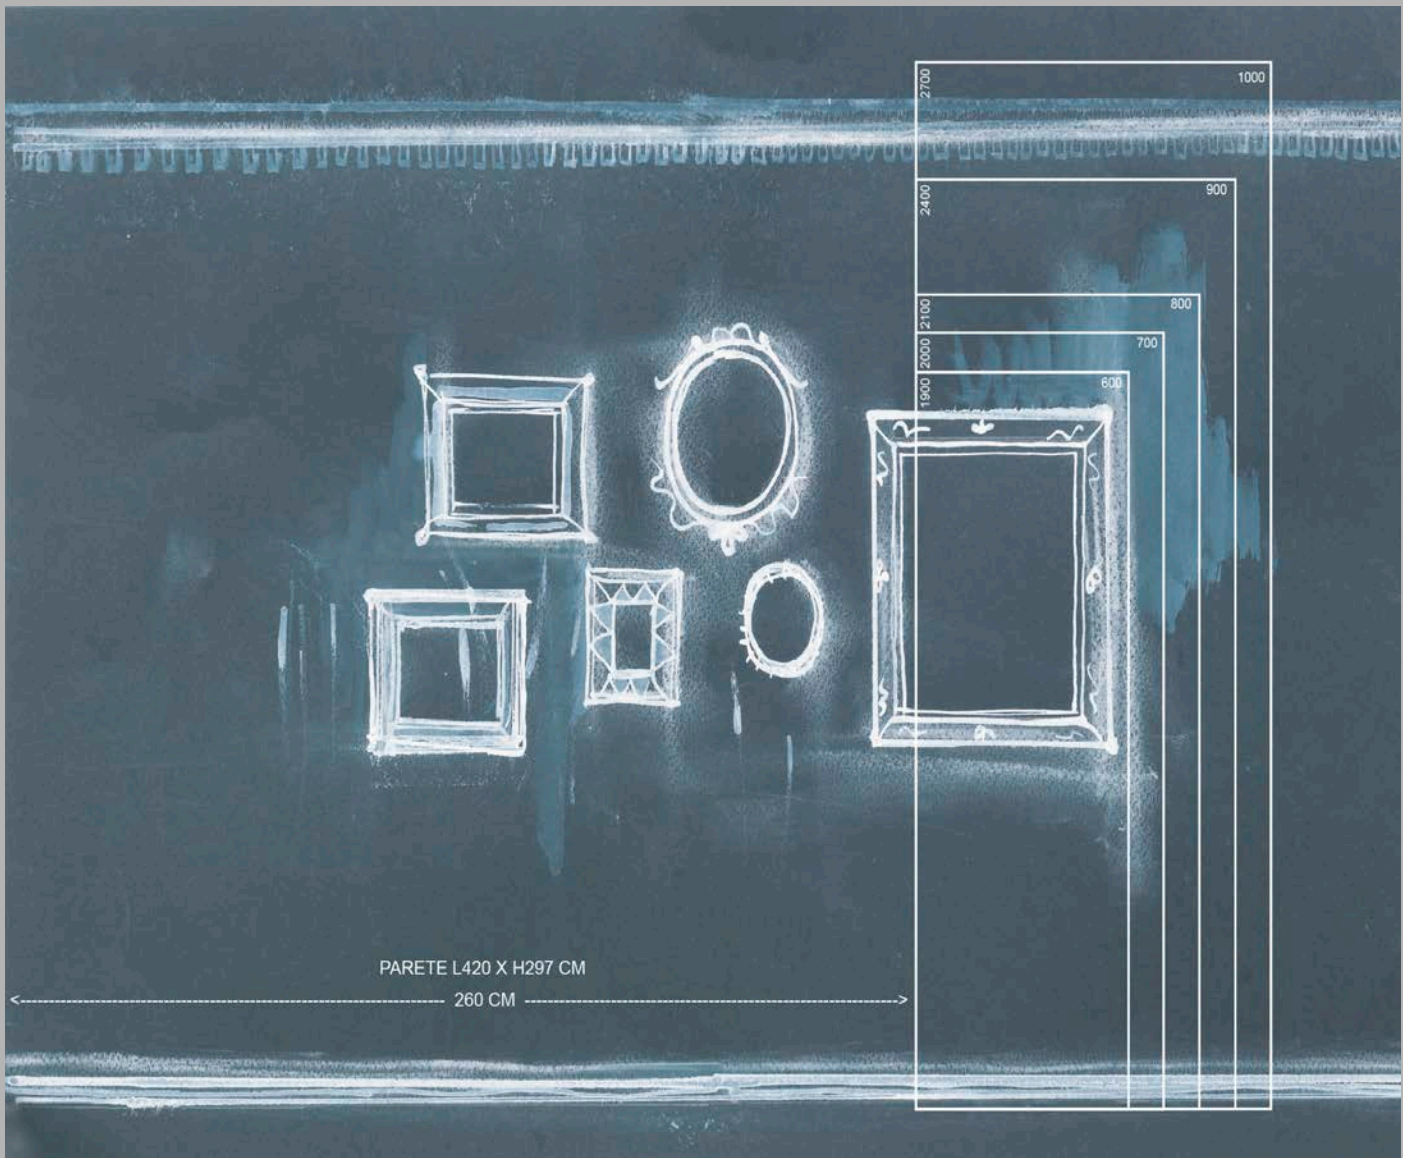

# LINES

SMODLIN\_001V

CARATTERISTICHE:  
60 X 52 cm  
FASCE DA 60 cm

SMODAUT\_001V

# CUBE

SCROCUB\_001

---

CARATTERISTICHE:  
100 X 100 cm  
FASCE DA 60 cm

# CORNICI

SCROCOR\_001

CARATTERISTICHE:  
420 X 297 cm  
FASCE DA 60 cm

SCROCOR\_001

Elliott Erwitt Snaps  
ITALIAN STYLE  
IT'S NOT HOW GOOD YOU ARE, IT'S HOW GOOD YOU WANT TO BE. Paul Arden  
AMERICANS

# STRAPPATO

SMRSTR\_001

CARATTERISTICHE:  
480 X 320 cm  
FASCE DA 60 cm